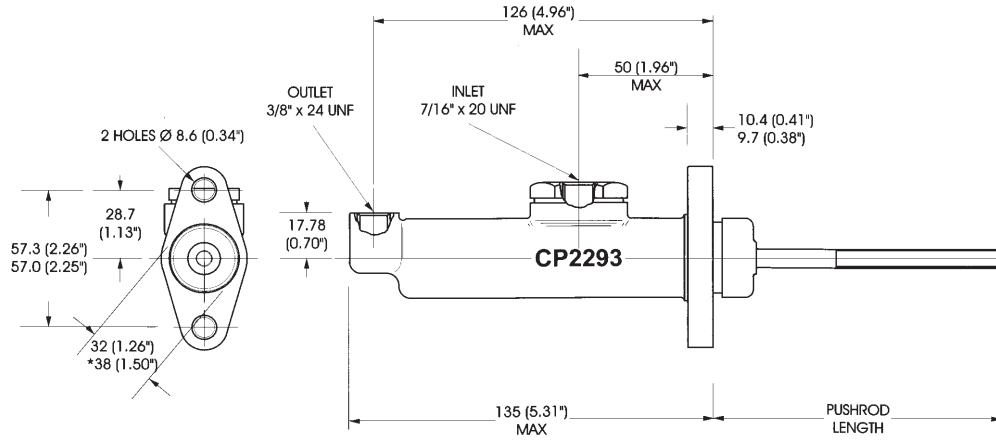

AP Master Cylinder Installation Dimension Drawings

Installation Dimension Drawing - CP2293 Master Cylinder

Installation Dimension Drawing - CP2623 Master Cylinder

Installation Dimension Drawing - CP4400 Master Cylinder