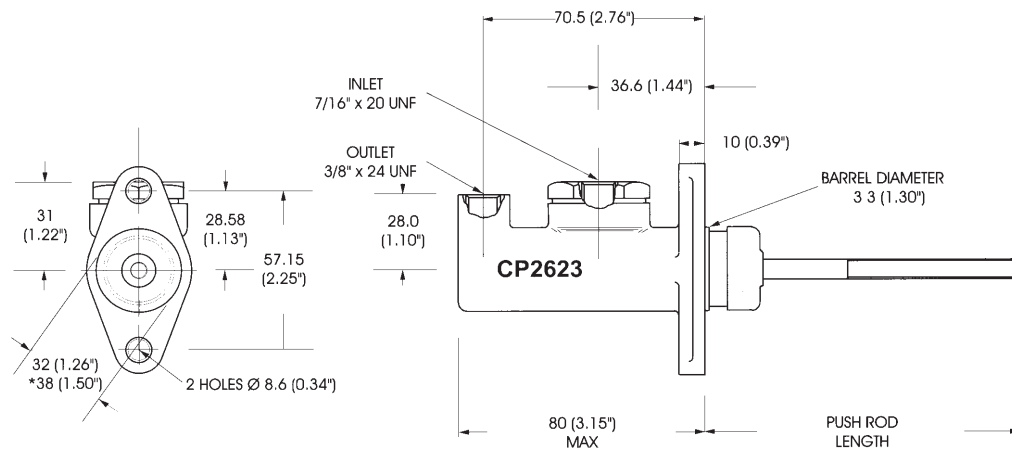

AP Master Cylinder Installation Dimension Drawings

Installation Dimension Drawing - CP2293 Master Cylinder

Installation Dimension Drawing - CP2623 Master Cylinder

Installation Dimension Drawing - CP4400 Master Cylinder